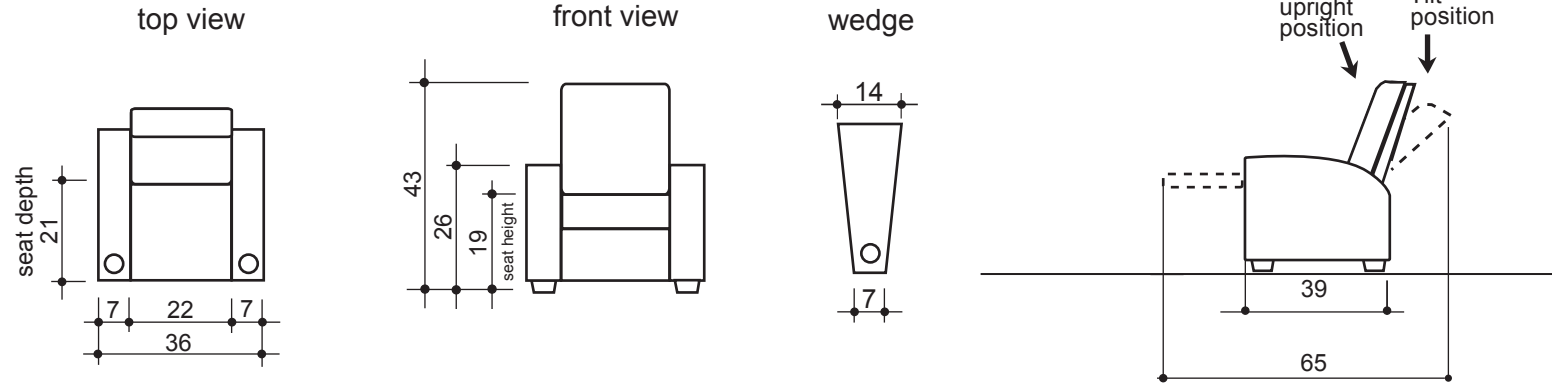

lounger detail

NOTE:
Space saver require only 3" to 4"
placement from wall for full recline

seating configuration

dimensions may vary slightly