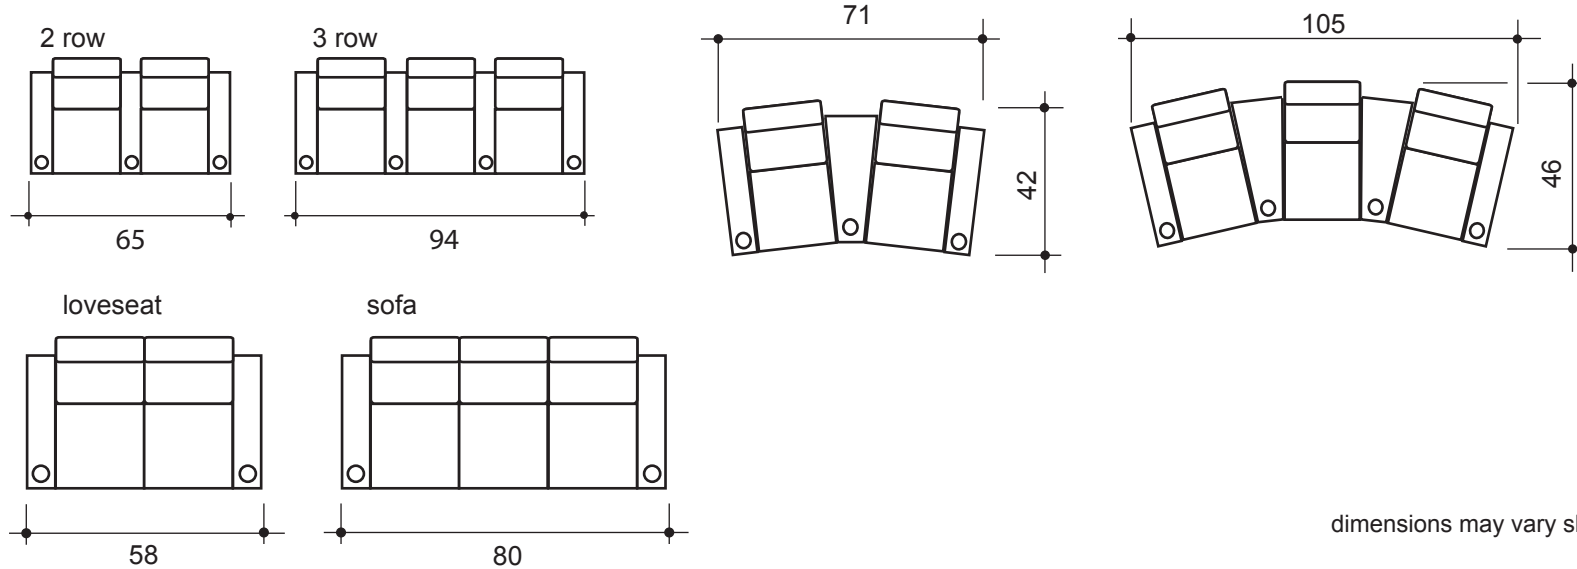

lounger detail

NOTE:
Space saver require only 3" to 4"
placement from wall for full recline

seating configuration

dimensions may vary slightly