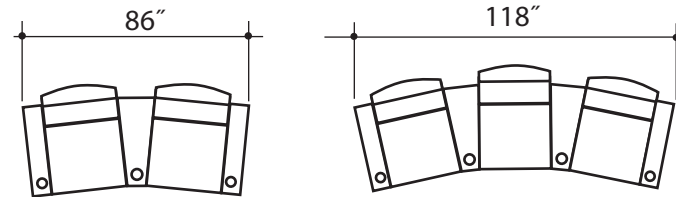

lounger detail

NOTE:
Space saver require only 3" to 4"
placement from wall for full recline

seating configuration

dimensions may vary slightly