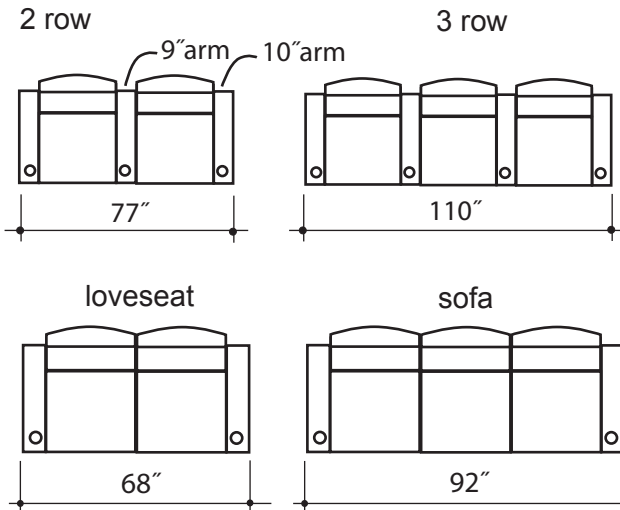

lounger detail

NOTE:
Space saver require only 3" to 4"
placement from wall for full recline

seating configuration

dimensions may vary slightly