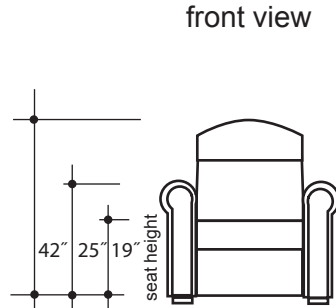

lounger detail

NOTE:
Space saver require only 3" to 4"
placement from wall for full recline

seating configuration

dimensions may vary slightly