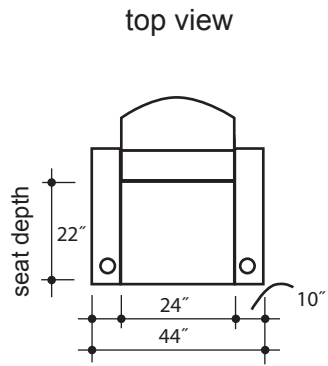

lounger detail

NOTE:
Space saver require only 3" to 4"
placement from wall for full recline

seating configuration

dimensions may vary slightly