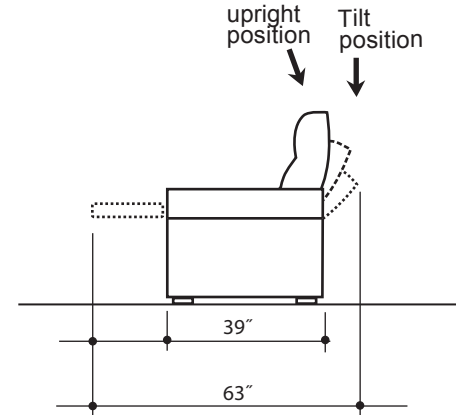

lounger detail

NOTE:
Space saver require only 3" to 4"
placement from wall for full recline

seating configuration

dimensions may vary slightly